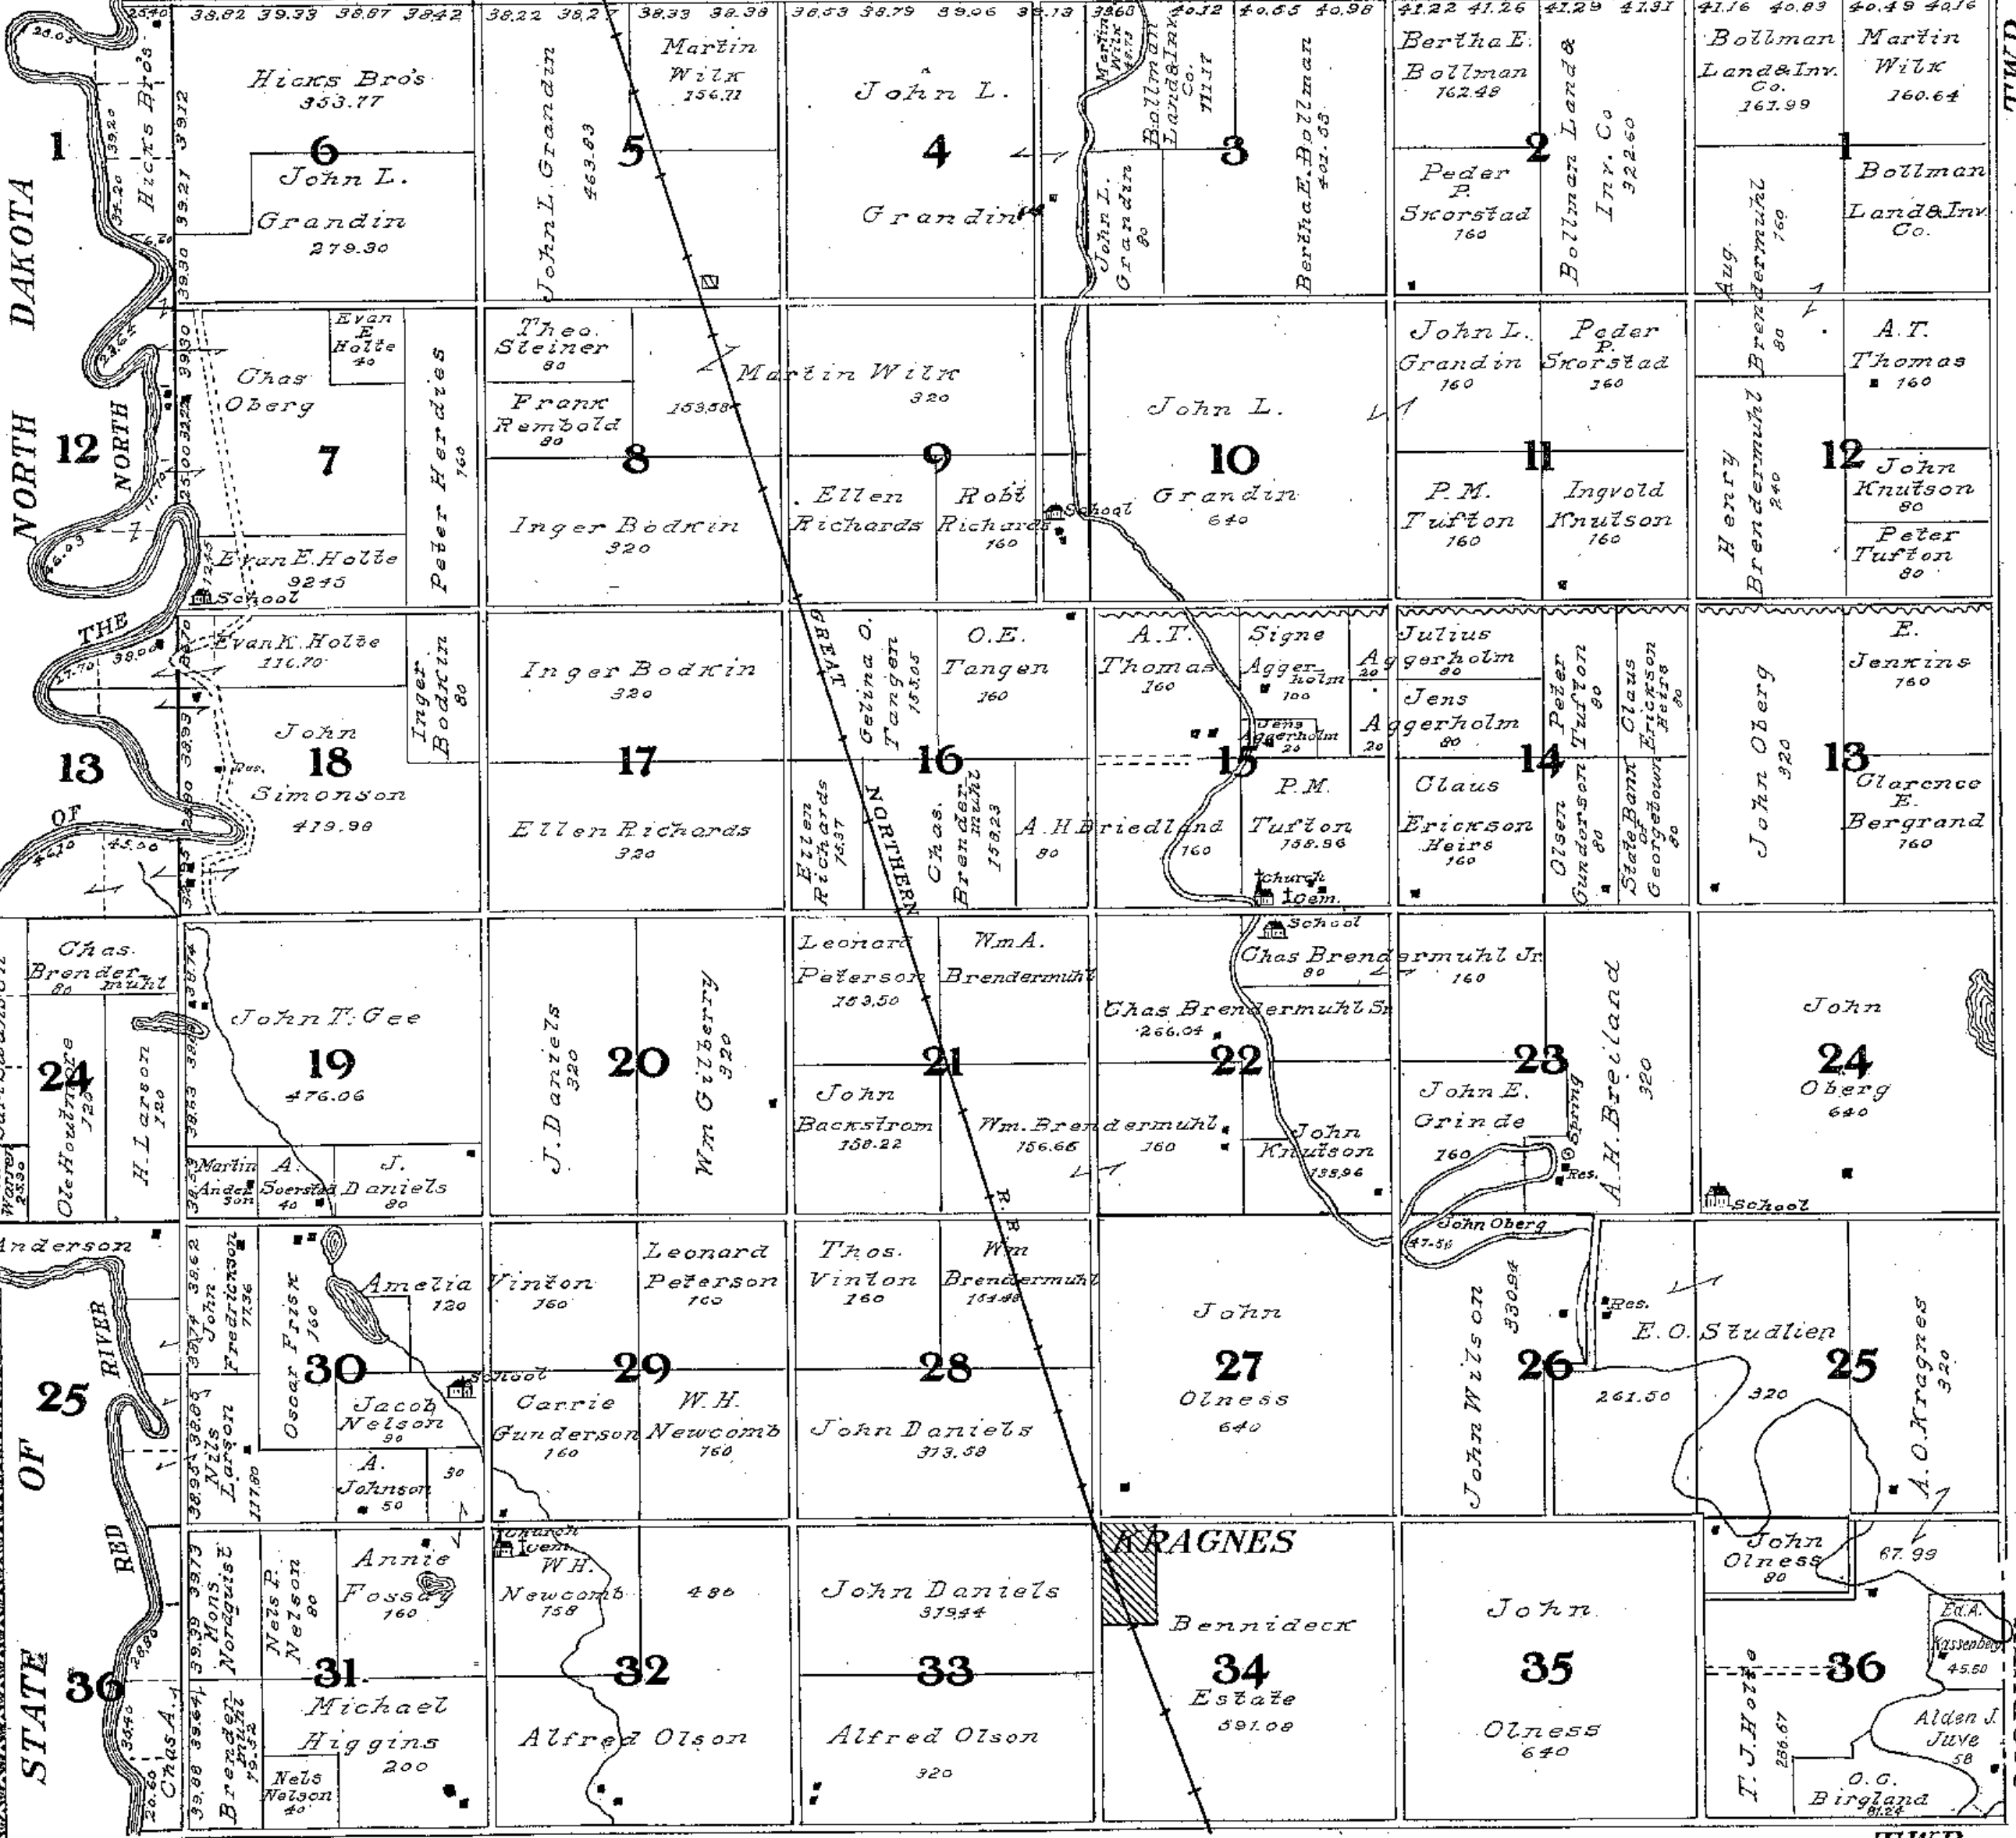

MAP OF  
**KRAGNES**  
TOWNSHIP  
Scale 2 inches to 1 Mile.

Part of Township 141 North Ranges 48 and 49 West of the 5th P.M.

GEORGETOWN

TWP.

OAKPORT

TWP.

TWP.

MORKEN