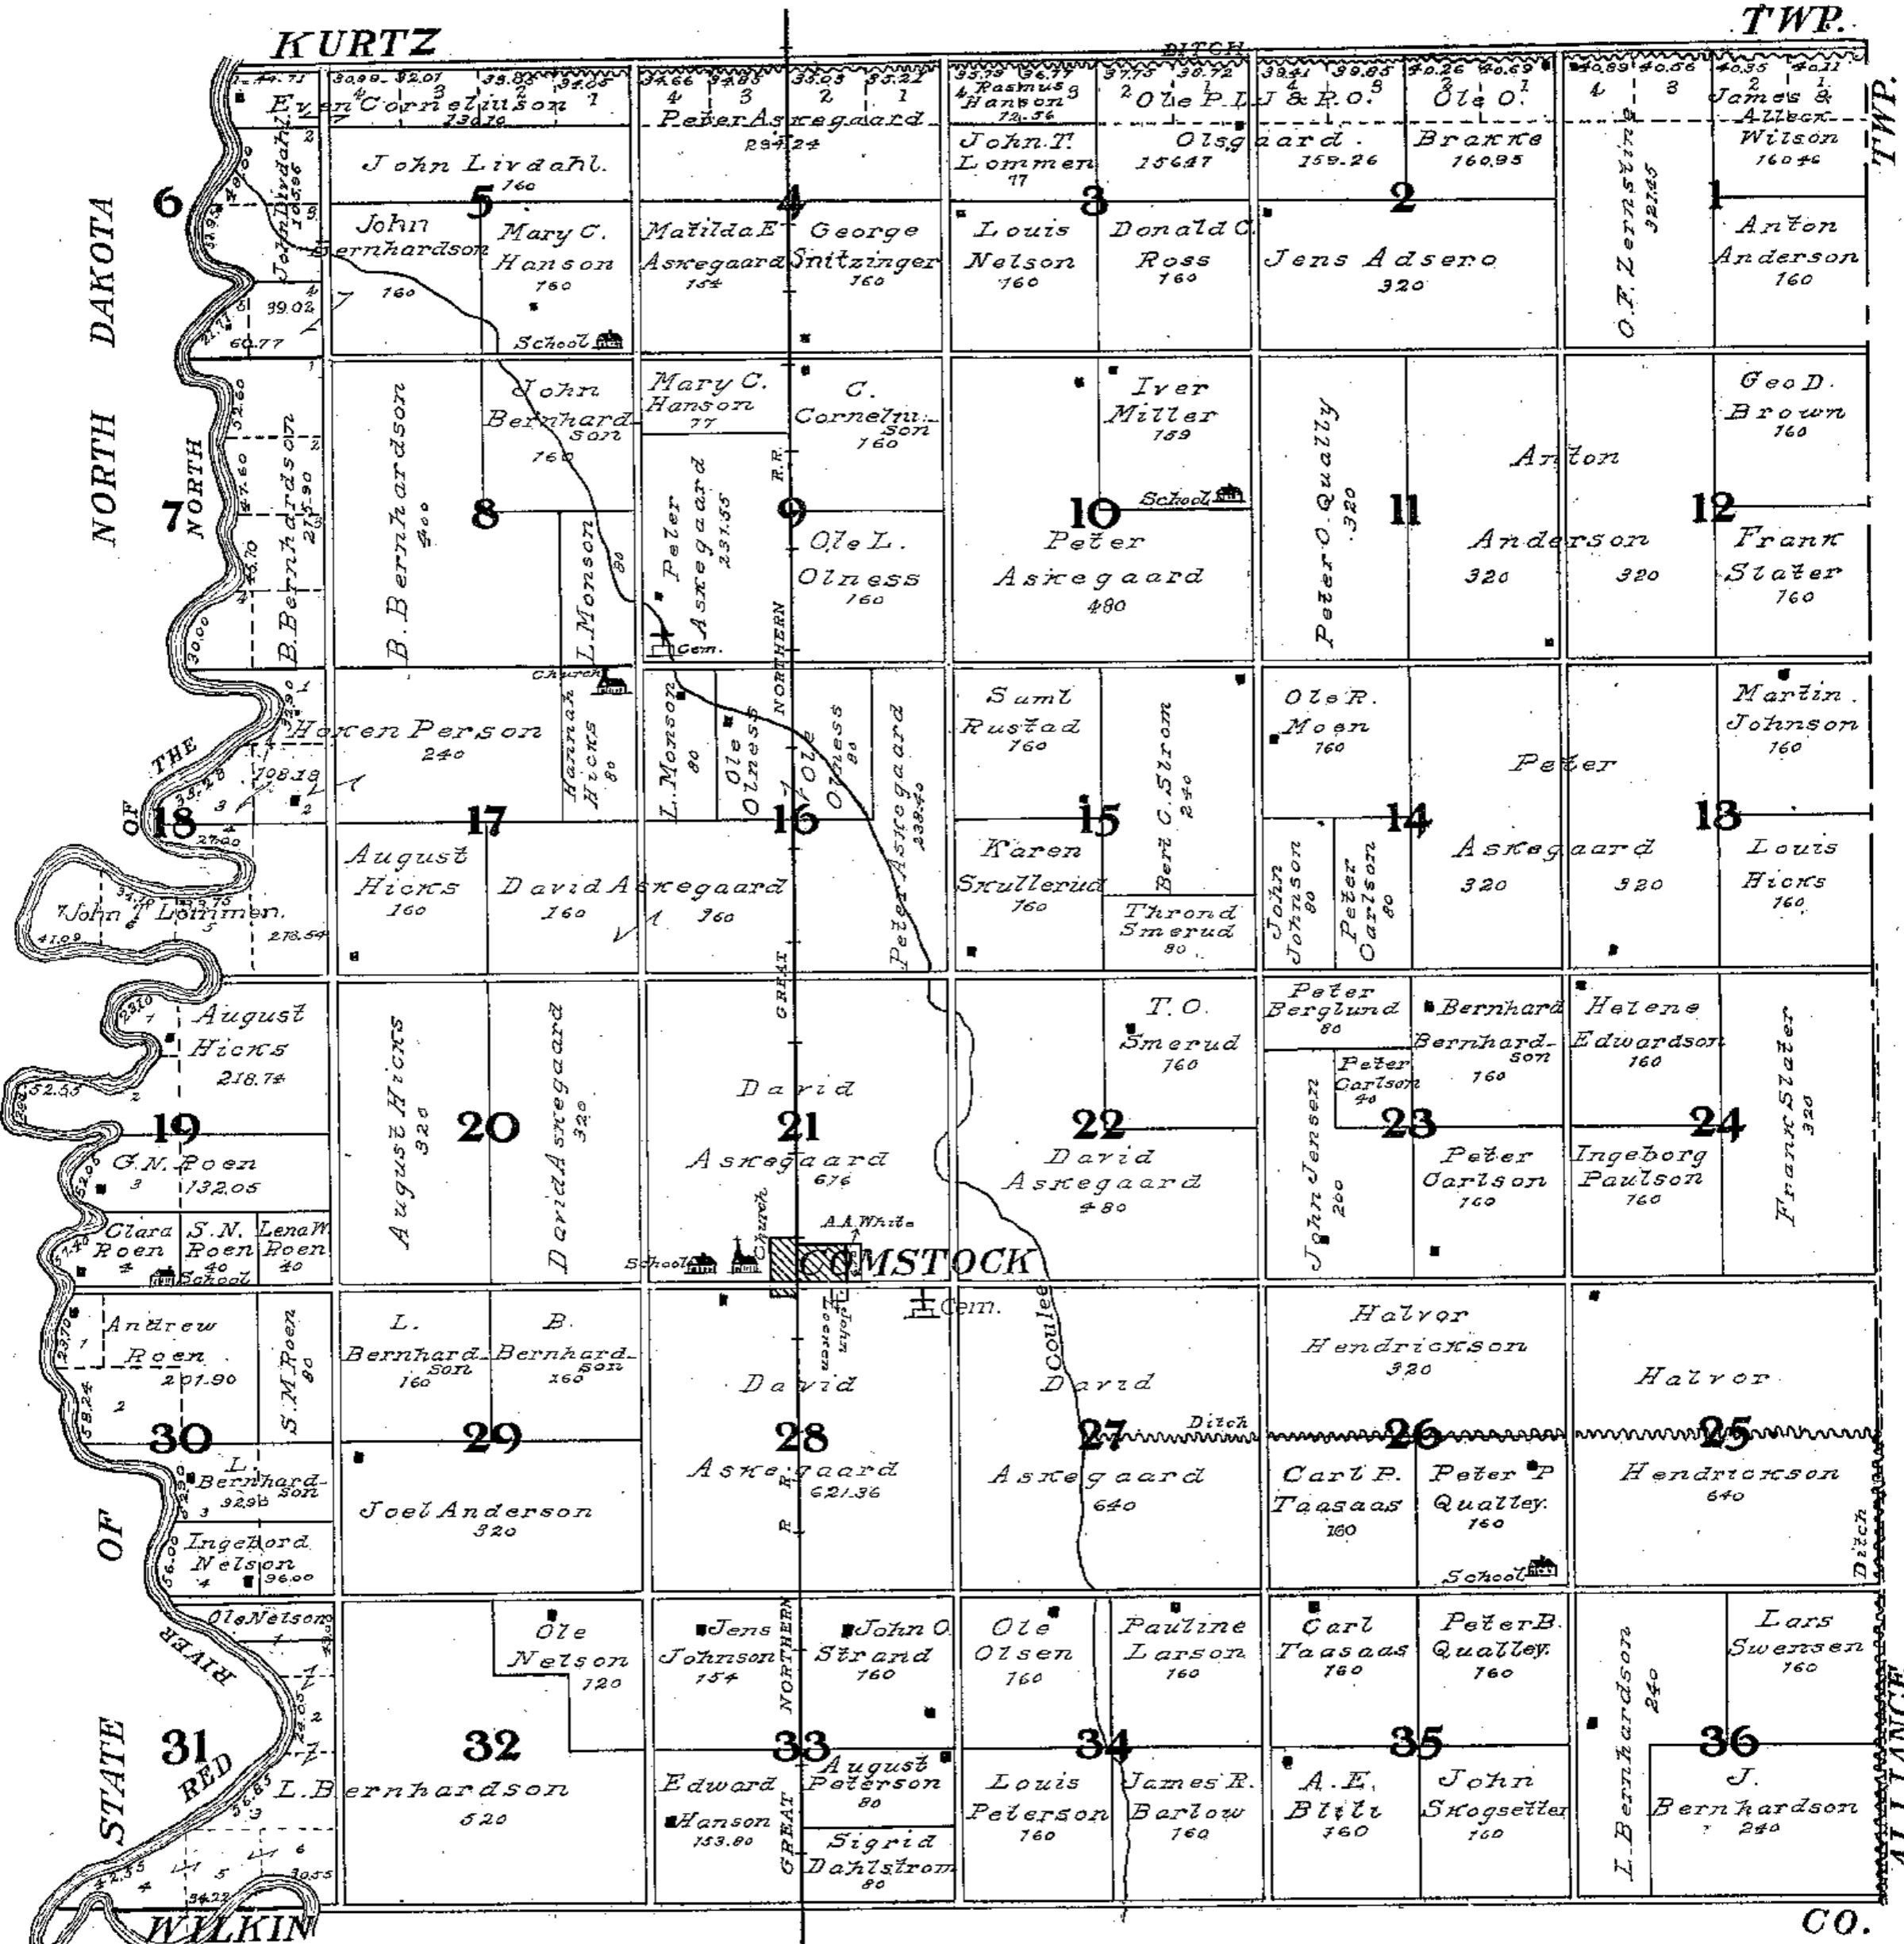

  
**HOLY CROSS**
  
 TOWNSHIP
   
Scale 2 inches to 1 Mile.

Part of Township 137 North Range 48 West of the 5th P.M.

**KURTZ**

**TWP.**

**TWP.**

NORTH DAKOTA

NORTH

OF THE

RED

RIVER

STATE

WYLLIN

ALLIANCE

**CO.**