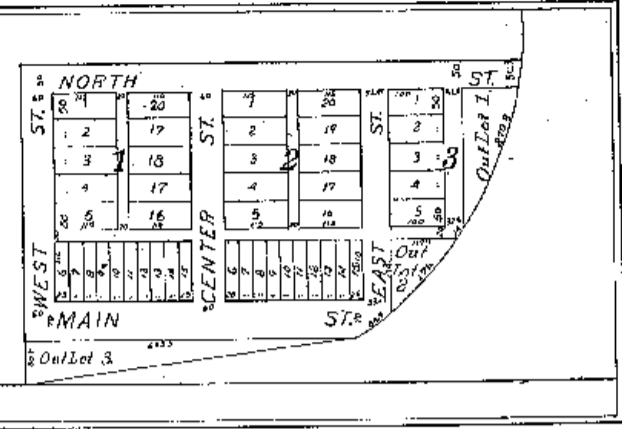

MANITOBA JUNCTION

HIGHLAND GROVE TWP. S 1/2 of SW 1/4 of Sec 28

HIGHLAND GROVE

TOWNSHIP

Scale 2 inches to 1 Mile.

Township 140 North Range 44 West of the 5th P.M.

CO.

BECKER