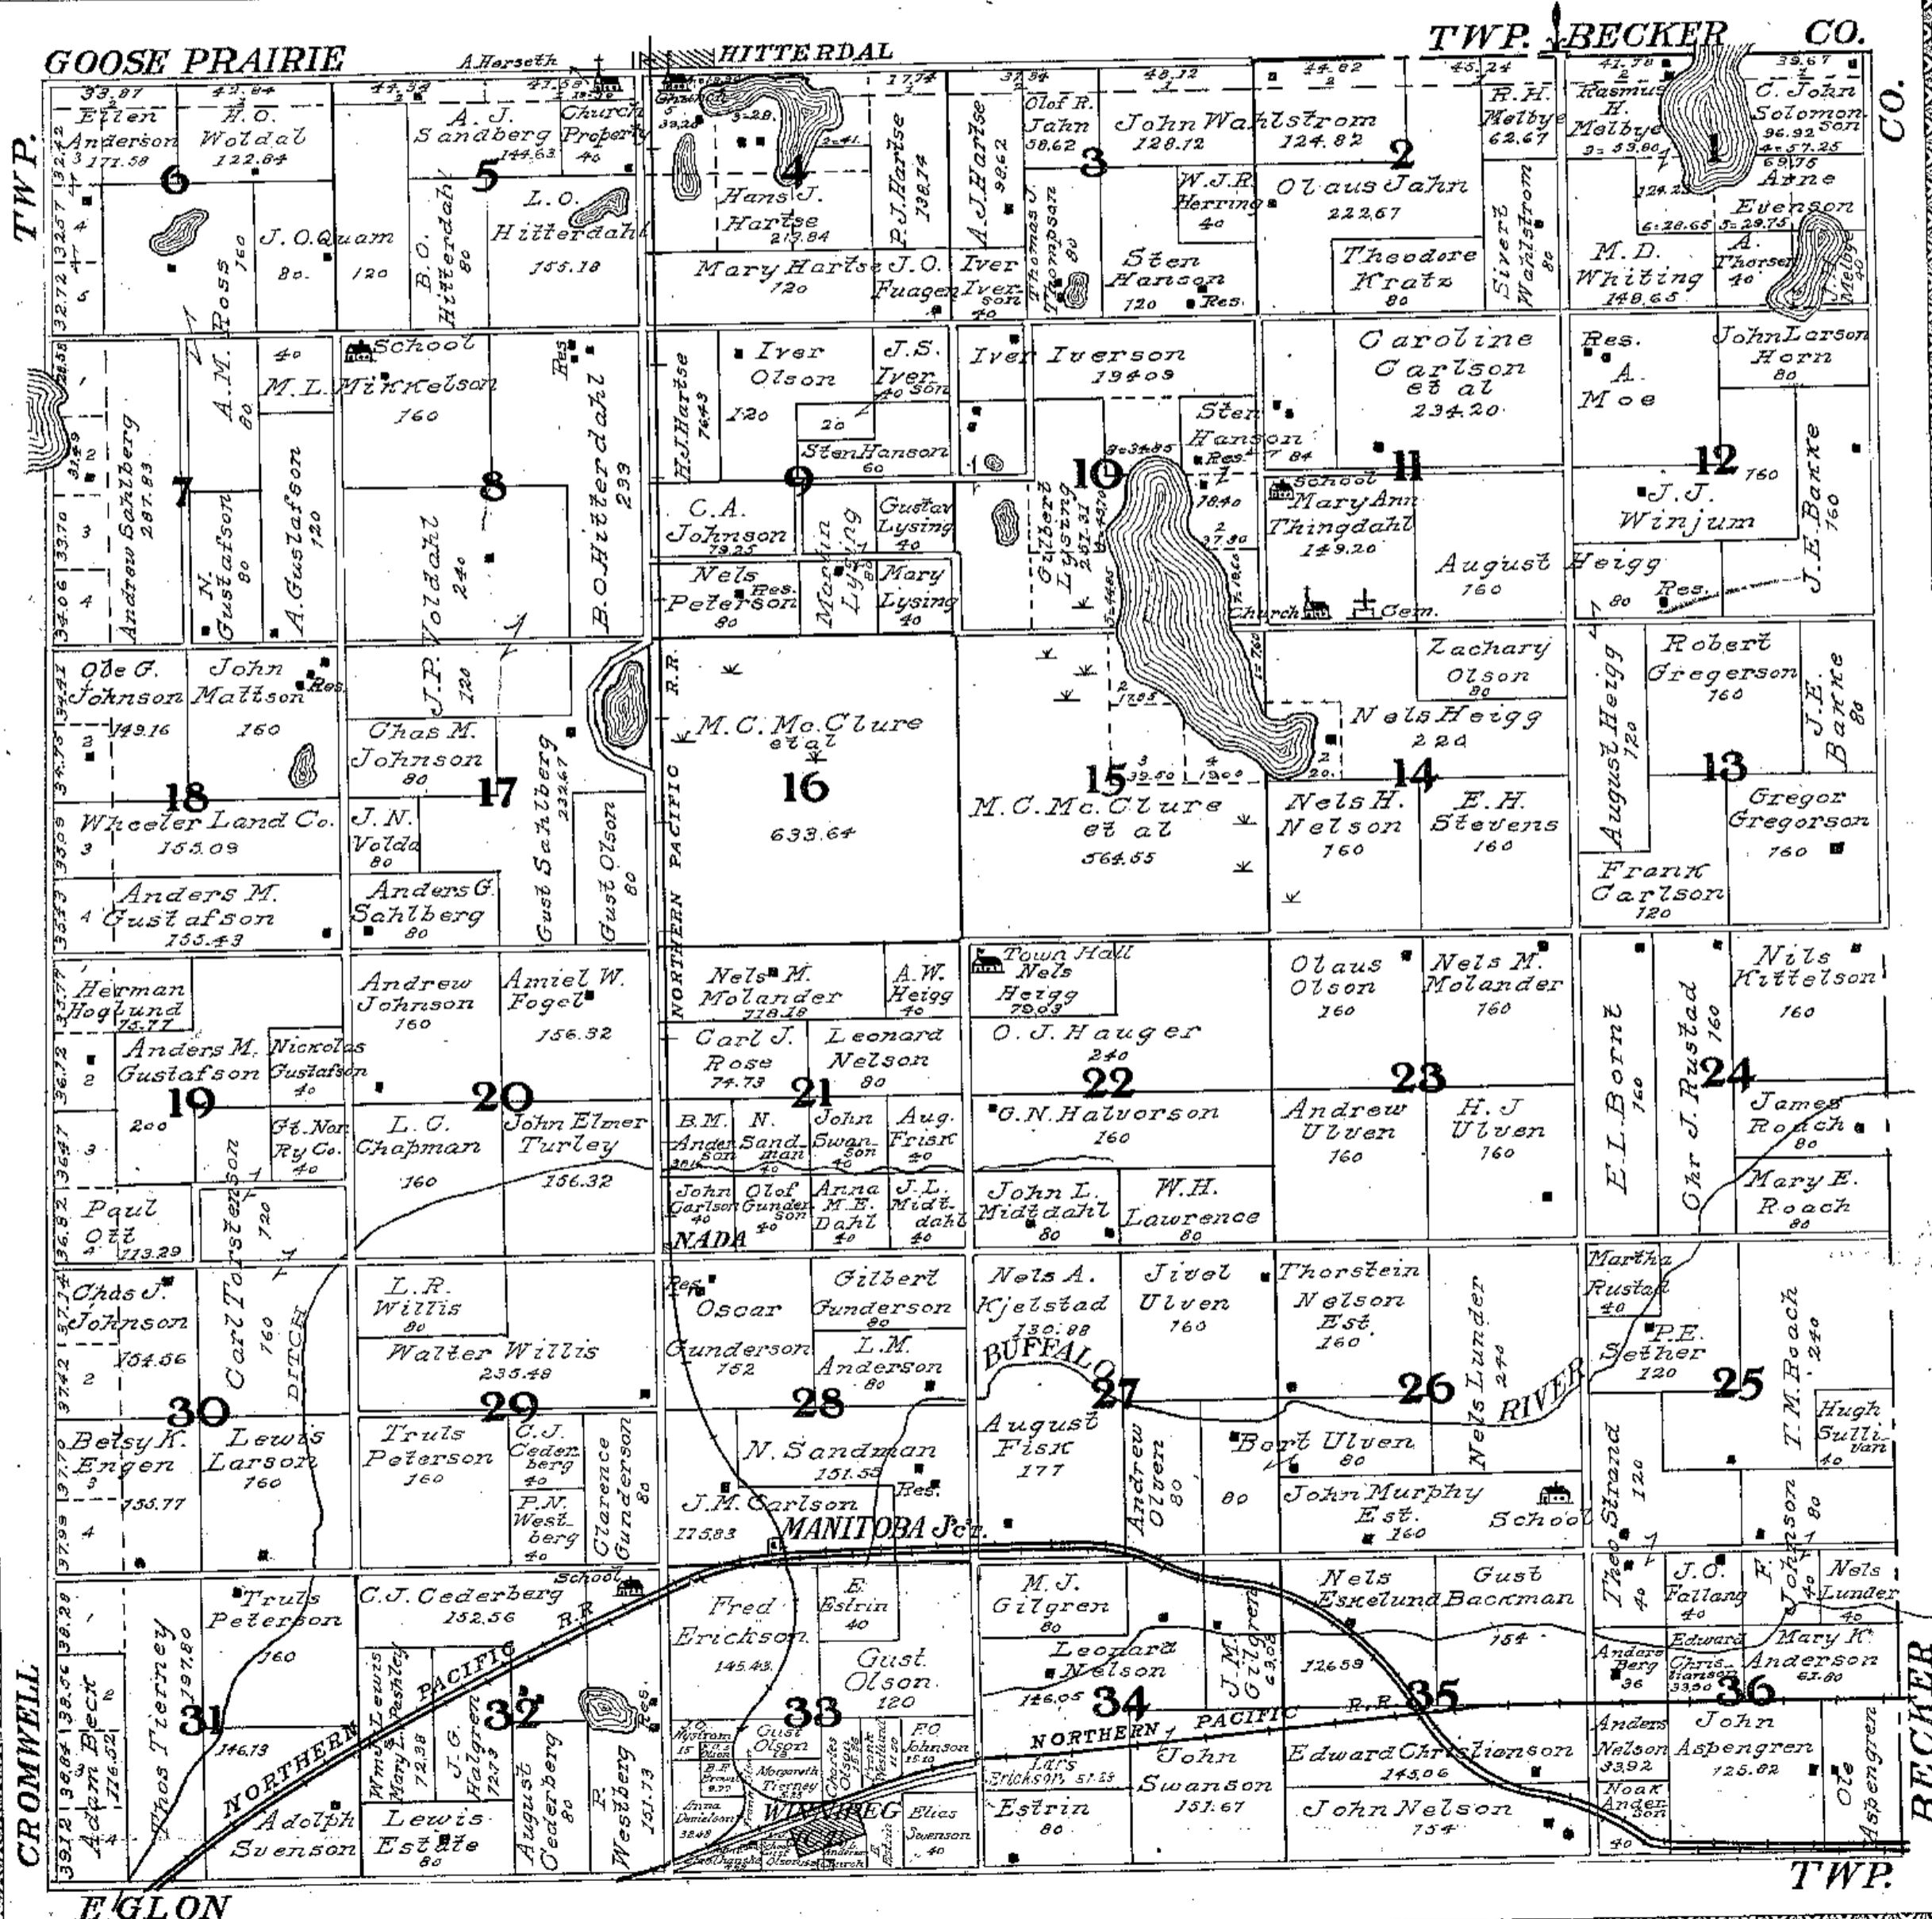

MANITOBA JUNCTION

HIGHLAND GROVE TWP. S 1/2 of SW 1/4 of Sec 28

HIGHLAND GROVE

TOWNSHIP

Scale 2 inches to 1 Mile.

Township 140 North Range 44 West of the 5th P.M.

CO.

BECKER

TWP.